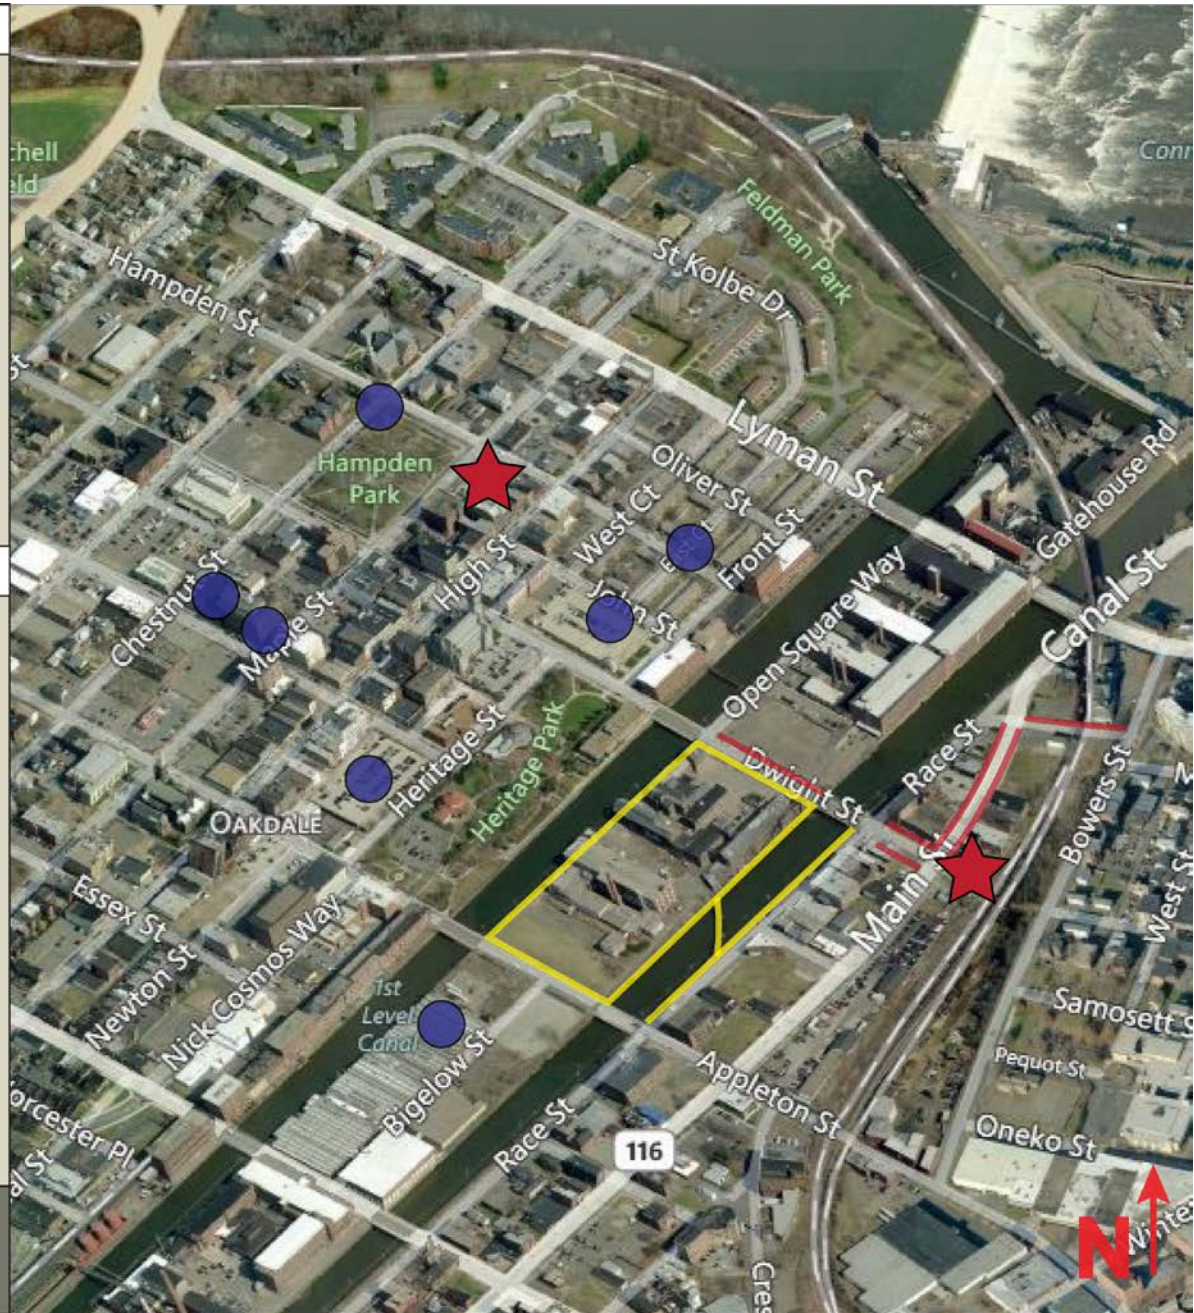

## A plan for the revitalization of Center City Holyoke

**Planning**

## Leverage

- ✓ Chestnut Park Workforce Housing
- ✓ Veteran's Park
- ✓ Holyoke Transportation Center
- ✓ Renovated Structured Parking
- ✓ Massachusetts Green High Performance Computing Center
- ✓ Canalwalk
- ✓ Streetscape Improvements
- ✓ Passenger Rail Platform

Victory Theatre  
Former Holyoke House Hotel  
Streetscape & CSO Improvements  
Lyman Terrace Workforce Housing

**Policy**

**completed/under construction**

- Chestnut Park Workforce Housing
- Veteran's Park
- Holyoke Transportation Center
- Renovated Structured Parking
- Massachusetts Green High
- Performance Computing Center
- Canalwalk
- Streetscape Improvements
- Passenger Rail Platform

**planned**

- Victory Theatre
- Former Holyoke House Hotel
- Streetscape & CSO Improvements
- Lyman Terrace Workforce Housing

Holyoke, Massachusetts

**City Funding**

**Federal Funding**

**State Funding**

**Projects**